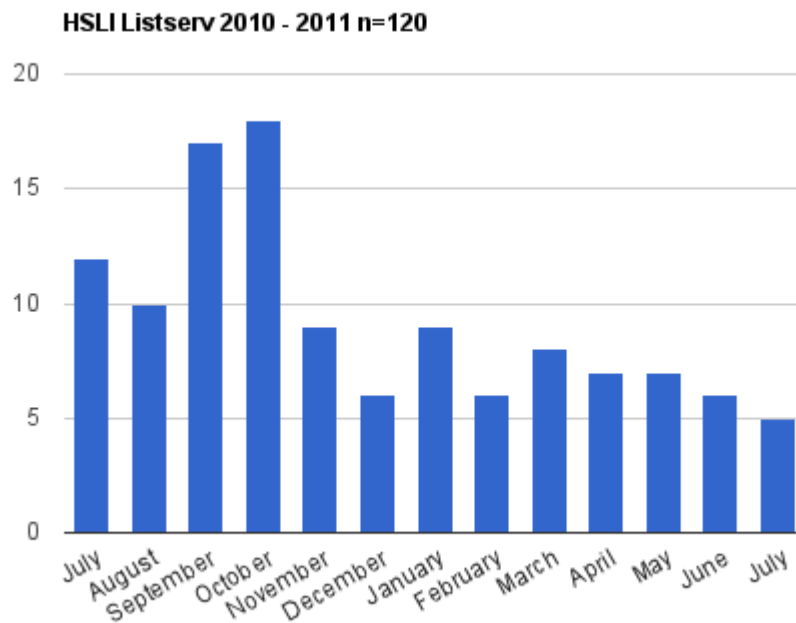

July 26, 2011

1. Committee members Fran Kovach
2. HSLI list membership 143, Postings 120
3. HSLI list consists of members, retired members, and vendors.
4. The listserv maintenance consists of comparing the HSLI directory with the listserv membership, adding and deleting members, correcting the listserv messages, making changes in email, and printing out the HSLI listserv archives and submitting them to the archives chair. Attachments were enabled for a short period, but due to the amount of spam received, they were disabled again.