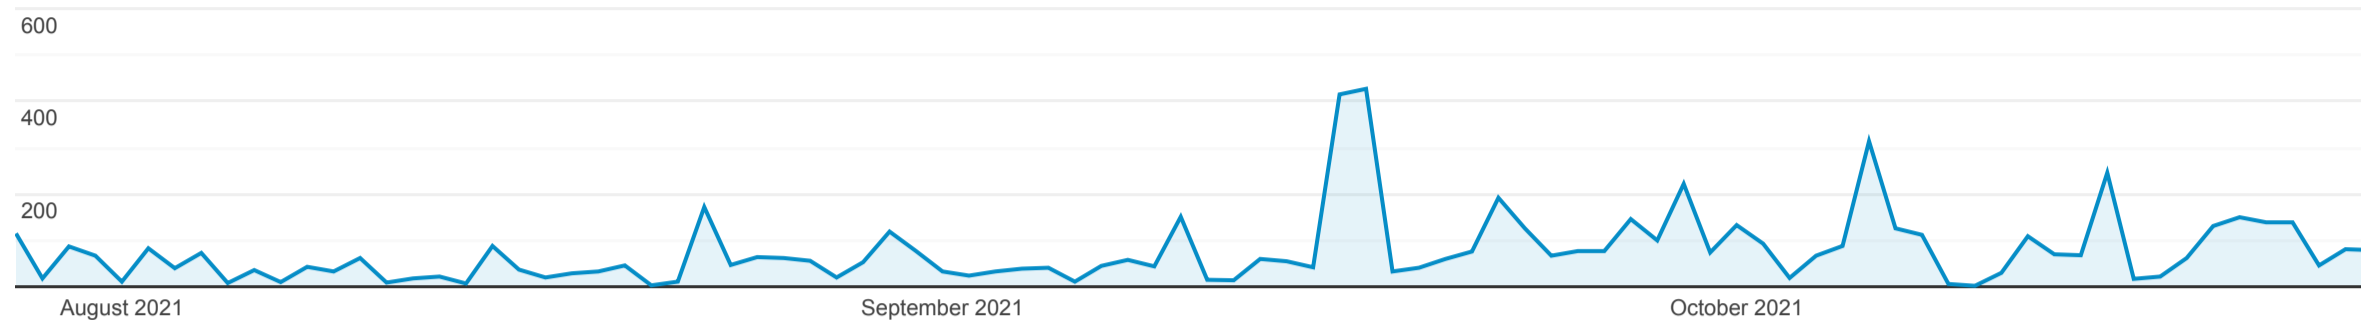

Pages

Jul 28, 2021 - Oct 25, 2021

All Users  
100.00% Pageviews

Explorer

Pageviews

Page	Pageviews	Unique Pageviews	Avg. Time on Page	Entrances	Bounce Rate	% Exit	Page Value
	<b>6,736</b> % of Total: 100.00% (6,736)	<b>4,584</b> % of Total: 100.00% (4,584)	<b>00:01:05</b> Avg for View: 00:01:05 (0.00%)	<b>2,587</b> % of Total: 100.00% (2,587)	<b>51.82%</b> Avg for View: 51.82% (0.00%)	<b>38.41%</b> Avg for View: 38.41% (0.00%)	<b>\$0.00</b> % of Total: 0.00% (\$0.00)
1. <a href="#">/conference/</a>	<b>1,566</b> (23.25%)	<b>1,254</b> (27.36%)	00:02:32	<b>1,016</b> (39.27%)	79.33%	67.43%	\$0.00 (0.00%)
2. <a href="#">/</a>	<b>648</b> (9.62%)	<b>532</b> (11.61%)	00:00:29	<b>486</b> (18.79%)	36.83%	33.95%	\$0.00 (0.00%)
3. <a href="#">/newsletter/</a>	<b>390</b> (5.79%)	<b>238</b> (5.19%)	00:01:19	<b>164</b> (6.34%)	20.73%	28.97%	\$0.00 (0.00%)
4. <a href="#">/conference/registration.php</a>	<b>292</b> (4.33%)	<b>202</b> (4.41%)	00:02:07	<b>36</b> (1.39%)	41.67%	21.92%	\$0.00 (0.00%)
5. <a href="#">/conference/process.php</a>	<b>127</b> (1.89%)	<b>99</b> (2.16%)	00:02:27	<b>2</b> (0.08%)	50.00%	55.91%	\$0.00 (0.00%)
6. <a href="#">/directory/</a>	<b>127</b> (1.89%)	<b>82</b> (1.79%)	00:02:25	<b>16</b> (0.62%)	62.50%	37.80%	\$0.00 (0.00%)
7. <a href="#">/committees/</a>	<b>90</b> (1.34%)	<b>73</b> (1.59%)	00:01:38	<b>21</b> (0.81%)	61.90%	40.00%	\$0.00 (0.00%)
8. <a href="#">/membership/</a>	<b>81</b> (1.20%)	<b>60</b> (1.31%)	00:00:46	<b>10</b> (0.39%)	80.00%	33.33%	\$0.00 (0.00%)
9. <a href="#">/resources/</a>	<b>80</b> (1.19%)	<b>62</b> (1.35%)	00:01:31	<b>16</b> (0.62%)	50.00%	26.25%	\$0.00 (0.00%)
10. <a href="#">/Board/</a>	<b>55</b> (0.82%)	<b>34</b> (0.74%)	00:03:04	<b>12</b> (0.46%)	66.67%	49.09%	\$0.00 (0.00%)